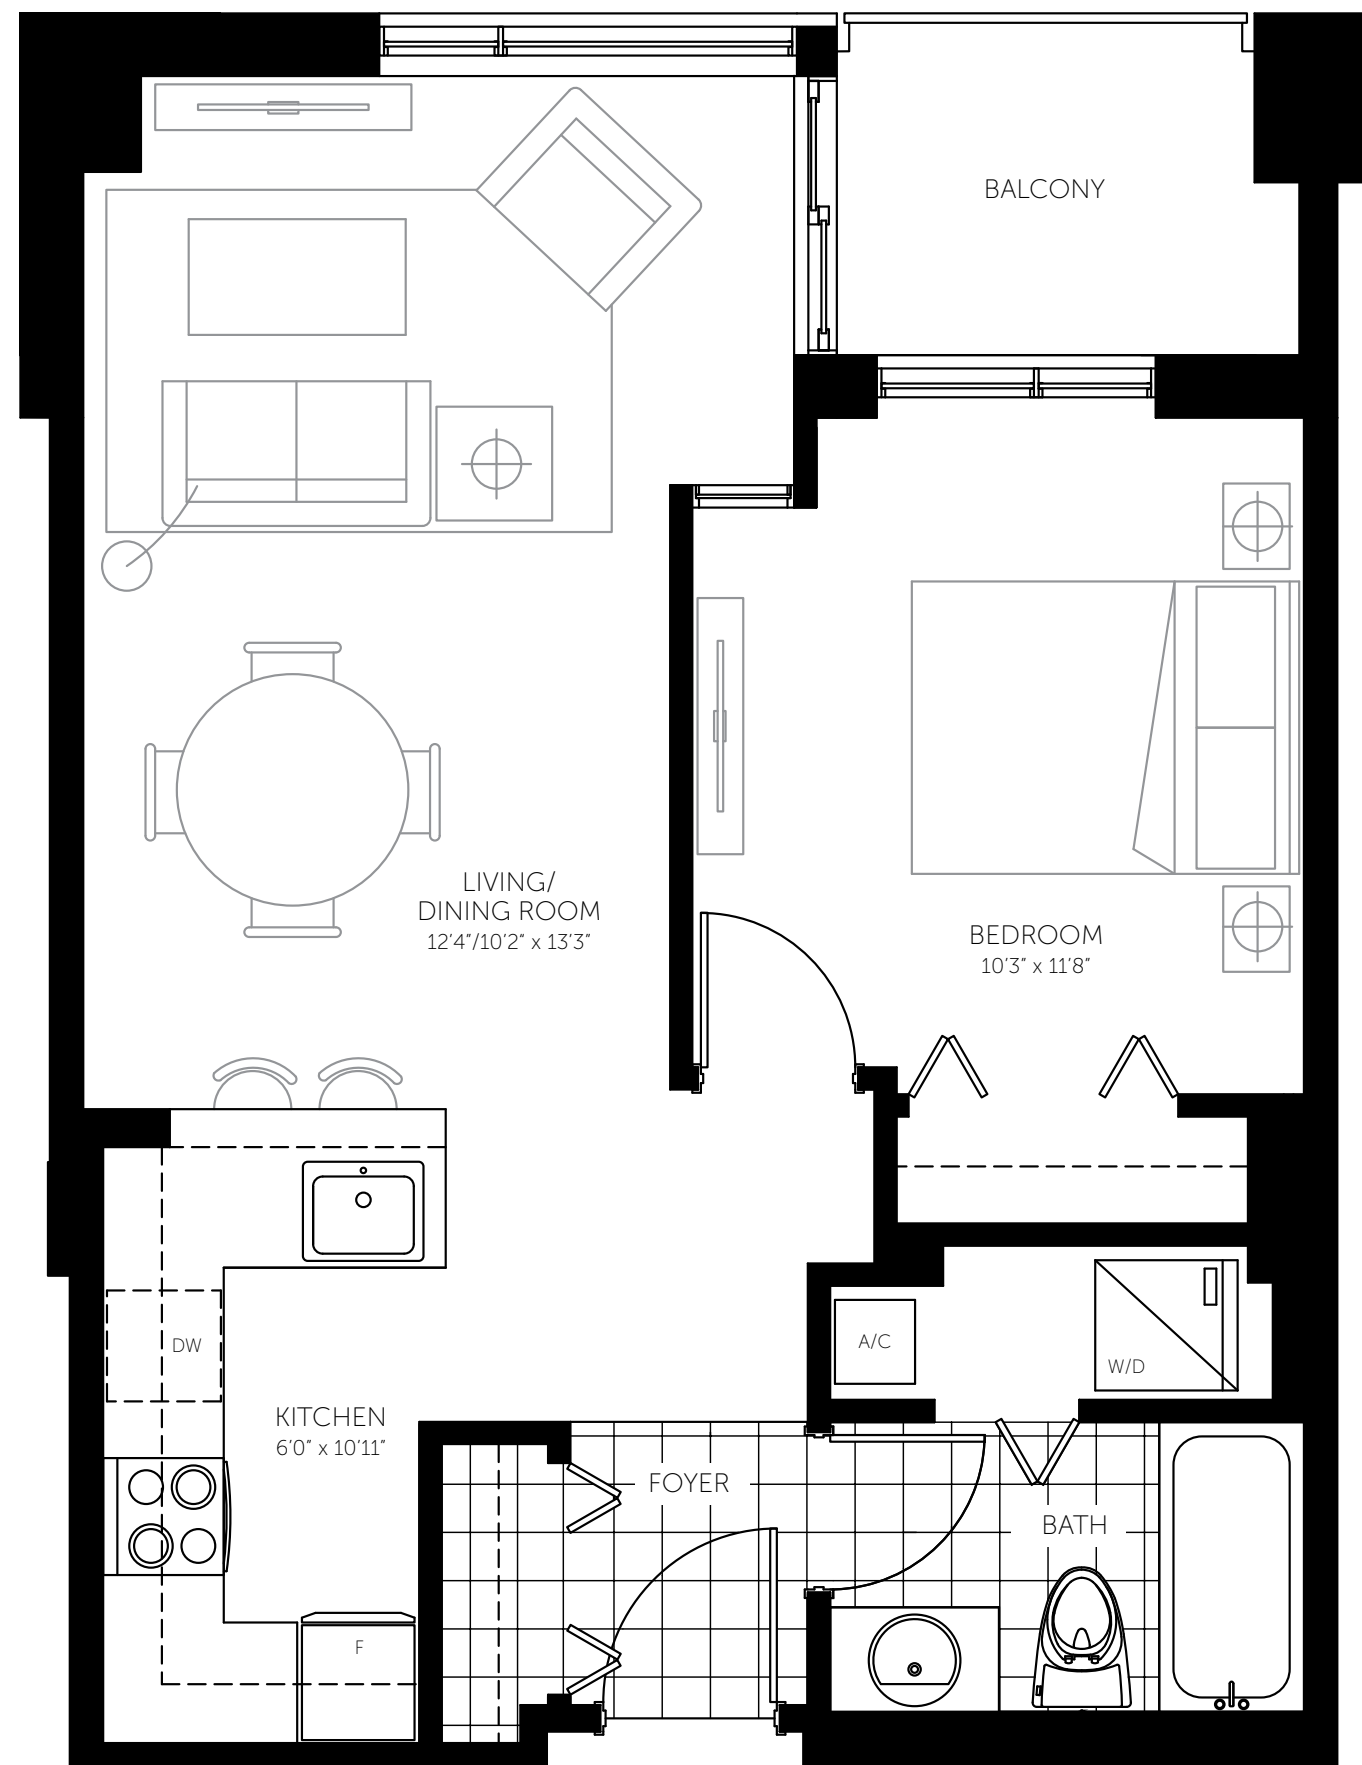

# lily (fleet)

## 613sq.ft.

### 1 Bed/1 Bath

Third-Sixth Floor (303-307, 403-407, 503-506, 602-606)

Prices and specifications are subject to change without notice. Bulkheads and dropped ceilings will be added as required for mechanical, electrical, and structural elements. Actual usable floor space may vary from the stated floor area. E. & O. E